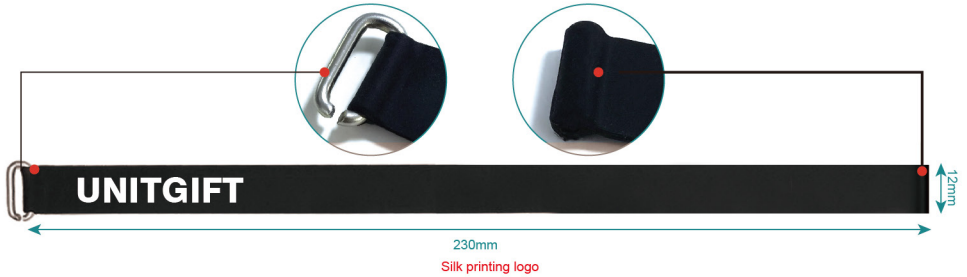

**Durable with 2-in-1 Functionality:** The elastic phone grips for back of phone not only provides a secure hold on your device but also serves additional purposes. It can function as a strap, giving you extra security when holding your phone, especially during activities where a firm grip is essential. The non-stick insert patches will connect with most phone lanyards and tethers. They are both thin and durable, crafted from tear-resistant materials.

Passing through the charging port

Passing through the camera hole

Connect both ends

silicone mobile phone strap Fits your phone case — Set up your strap on a clean and sturdy phone case. Simply pass the strap through your case openings with clip together. use as mobile phone Grip! — Say goodbye to hand cramps and accidental drops!

Ultra thin slim — With only 0.03in / 0.85mm thick, it's the most seamless phone grip solution out there. It lays flat on a table and is compatible with all your mobile accessories. The strap is smooth to the touch and feels silky on your skin. Easy for cleaning for daily using when dirty, very thin and wireless charge are not affect.