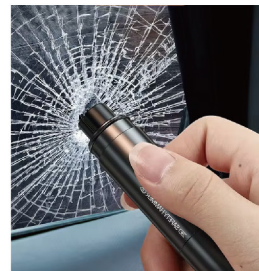

Crush door and window glass