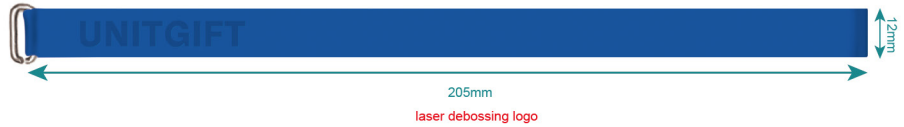

Passing through the charging port

Passing through the camera hole

Connect both ends

silicone mobile phone strap Fits your phone case — Set up your strap on a clean and sturdy phone case. Simply pass the strap through your case openings with clip together. use as mobile phone Grip! — Say goodbye to hand cramps and accidental drops!

Ultra thin slim — With only 0.03in / 0.85mm thick, it's the most seamless phone grip solution out there. It lays flat on a table and is compatible with all your mobile accessories. The strap is smooth to the touch and feels silky on your skin. Easy for cleaning for daily using when dirty, very thin and wireless charge are not affect.