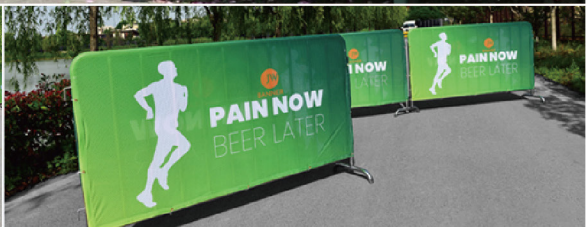

Custom Printed Large Format Outdoor Waterproof polyester fence Mesh Banner flag

Material : Polyester mesh fabric / Mesh fabric / PVC Vinyl

size : 150*50cm, 180*60cm or custom any size

Polyester mesh fabric