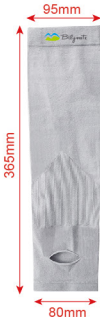

Cooling milk silk seamless arm sleeves

Material :93% Polyester, 7% Spandex

Size: 95*113*450mm

UV protect,sunscreen,cooling and sport protect

Logo: Silk printing / digital printing

Packing: Individual Polybag

Usage: used for cycling, driving, sports

Professional stitching: Allows for the most flexibility so you get the most out of your workouts. Comfortable, ultra-snug fit that retains its shape after multiple wear and washes