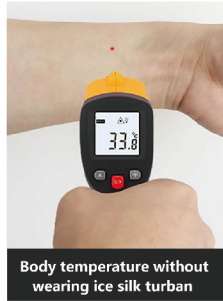

**Heavy-Duty Buckle**

Easy to buckle

Material: 180g polyester ice silk  
Size: 23\*45cm ±1cm (customized size)  
Printing method: Digital printing and hot transfer

RAPID COOLING

Ordinary ice silk

Mesh ice silk